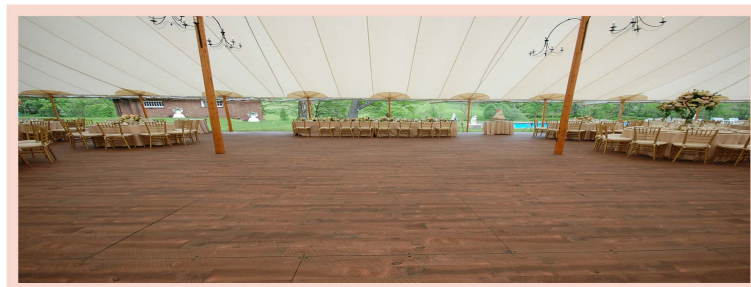

Stage Legs
Included With Stage
8", 12", 24", 32"

12" Stairs
\$30.00

16" Stairs
\$30.00

24" Stairs
\$40.00

Stage Skirting
\$1.50/FT

Grey Ultradeck
\$1.00/SqFT

Black Astroturf
\$0.85/SqFT

Hardwood
\$Call

Tables

Round
3'- \$9.25
4'- \$10.00
5'- \$10.50
6'- \$12.75

Rectangular
6'- \$9.00
8'- \$10.00

Farm
8'x40"- \$90.00
5'x40"- \$70.00

Round Cocktail
30"- \$13.00
36"- \$13.00

Wooden Cocktail
\$40.00
Includes Light Pole Or Umbrella