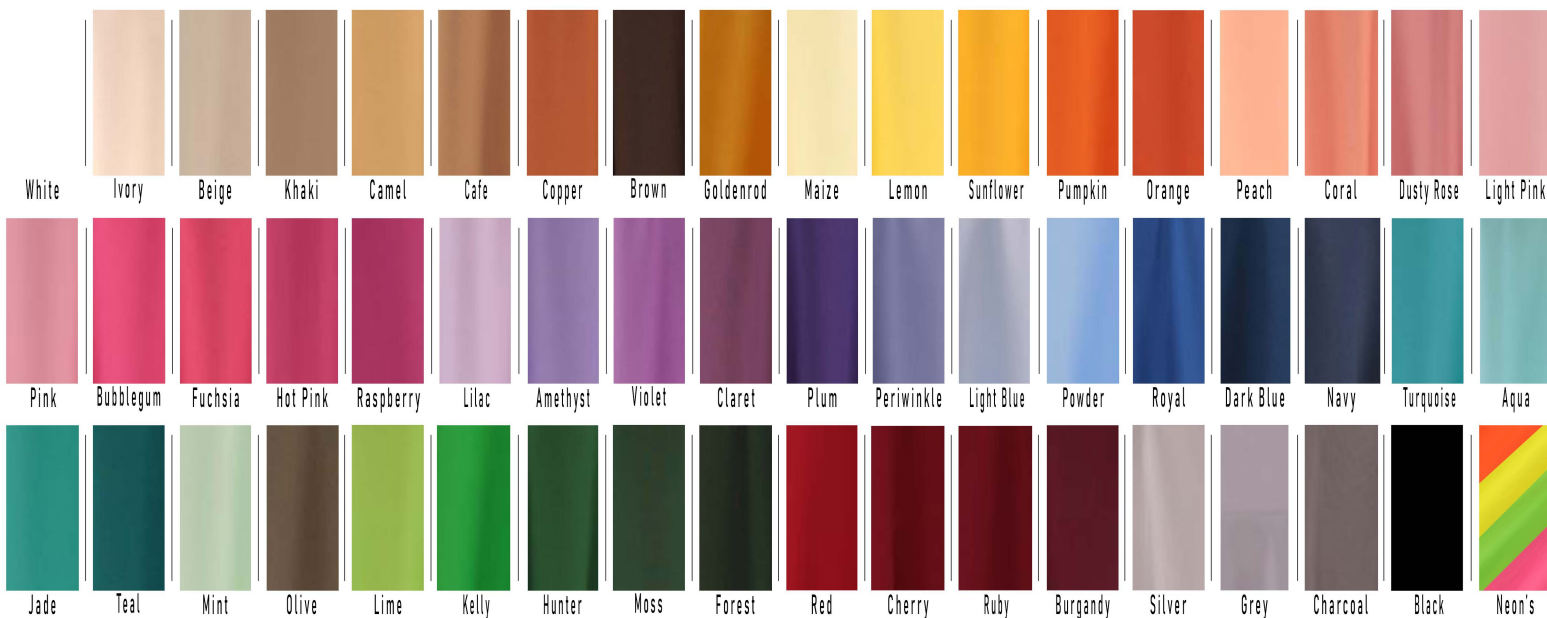

72"x72"
\$16.00

90"x90"
\$18.00

Napkins

20"x20"
\$0.75

Linen Colors

Linen colors may appear different. Some colors may not be listed. Contact an event specialist with your specific needs. *Pricing may vary based on availability.*