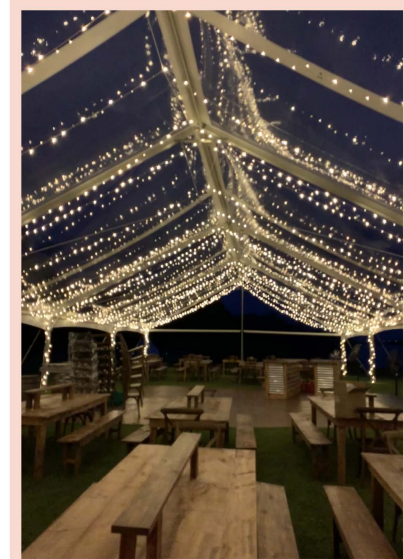

Customizable Gobo Projector

Display names, sponsors, or stencils at your special event with our customizable Gobos! Contact an event specialist with your request and let us design it!