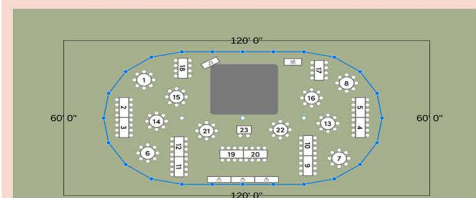

20x20	$325.00
20x30	$475.00
20x40	$625.00
Additional 10' Length	$150.00

30' WIDE: SAILCLOTH   WHITE

30x30	$1,000.00	$700.00
30x45	$1,250.00	$1,025.00
30x60		$1,350.00
30x75		$1,675.00
30x90		$2,000.00
Additional 15' Length		$350.00

40' WIDE: CLEAR   WHITE

Clear Span With Gable Ends

40x20	$3,000.00	$1,175.00
40x40	$3,600.00	$1,775.00
40x60	$4,400.00	$2,575.00
40x80	$5,200.00	$3,375.00
40x100	$6,000.00	$4,175.00
40x120	$6,800.00	$4,975.00
40x140	$7,600.00	$5,775.00

Pole Tents:

High Peaks W/ Center Poles; Must Be Staked

20' WIDE: WHITE

20x20	$325.00
20x30	$425.00
20x40	$525.00

30' WIDE: WHITE

30x30	$600.00
30x40	$800.00
30x45	$900.00
30x60	$1,200.00
30x75	$1,500.00

40' WIDE: WHITE

40x40	$1,150.00
40x60	$1,650.00
40x80	$2,150.00
40x100	$2,700.00
40x120	$3,200.00
40x140	$3,750.00
40x160	$4,250.00
40x180	$4,800.00

60' WIDE: WHITE

60x60	$2,600.00
60x90	$3,700.00
60x120	$4,900.00
60x150	$6,100.00
60x180	$7,200.00

80' WIDE: WHITE

80x60	$3,600.00
80x90	$5,200.00
80x120	$6,900.00
80x150	$8,600.00
80x180	$10,300.00

Sailcloth Tents:

Translucent Tent Top W/ Wood Grain Side And Center Poles, Rounded Ends; Must Be Staked

20' WIDE: WHITE

20x27	$550.00

44' WIDE: WHITE

44x43	$1,800.00
44x63	$2,600.00
44x83	$3,400.00
44x103	$4,200.00

51' WIDE: WHITE

51x51	$2,400.00
51x71	$3,400.00
51x91	$4,400.00
51x111	$5,400.00

66' WIDE: WHITE

66x43	$3,250.00
66x73	$5,500.00
66x103	$7,750.00
66x133	$10,000.00

Unsure What Tent Size You Need?

Tremont Rentals has experience in events of all types and sizes. Contact our event staff to discuss what tent type and size would best fit your need.