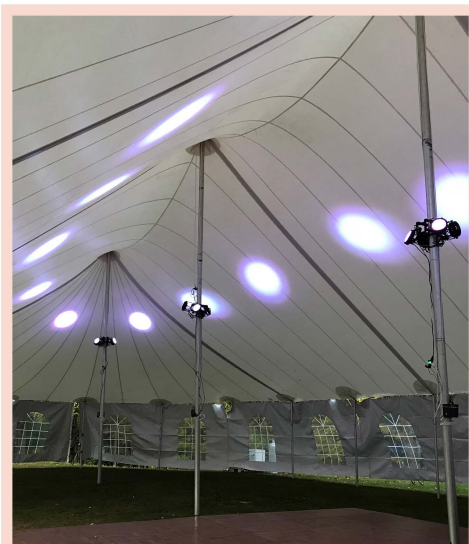

Customizable Gobo Projector

Display names, sponsors, or stencils at your special event with our customizable Gobos! Contact an event specialist with your request and let us design it!